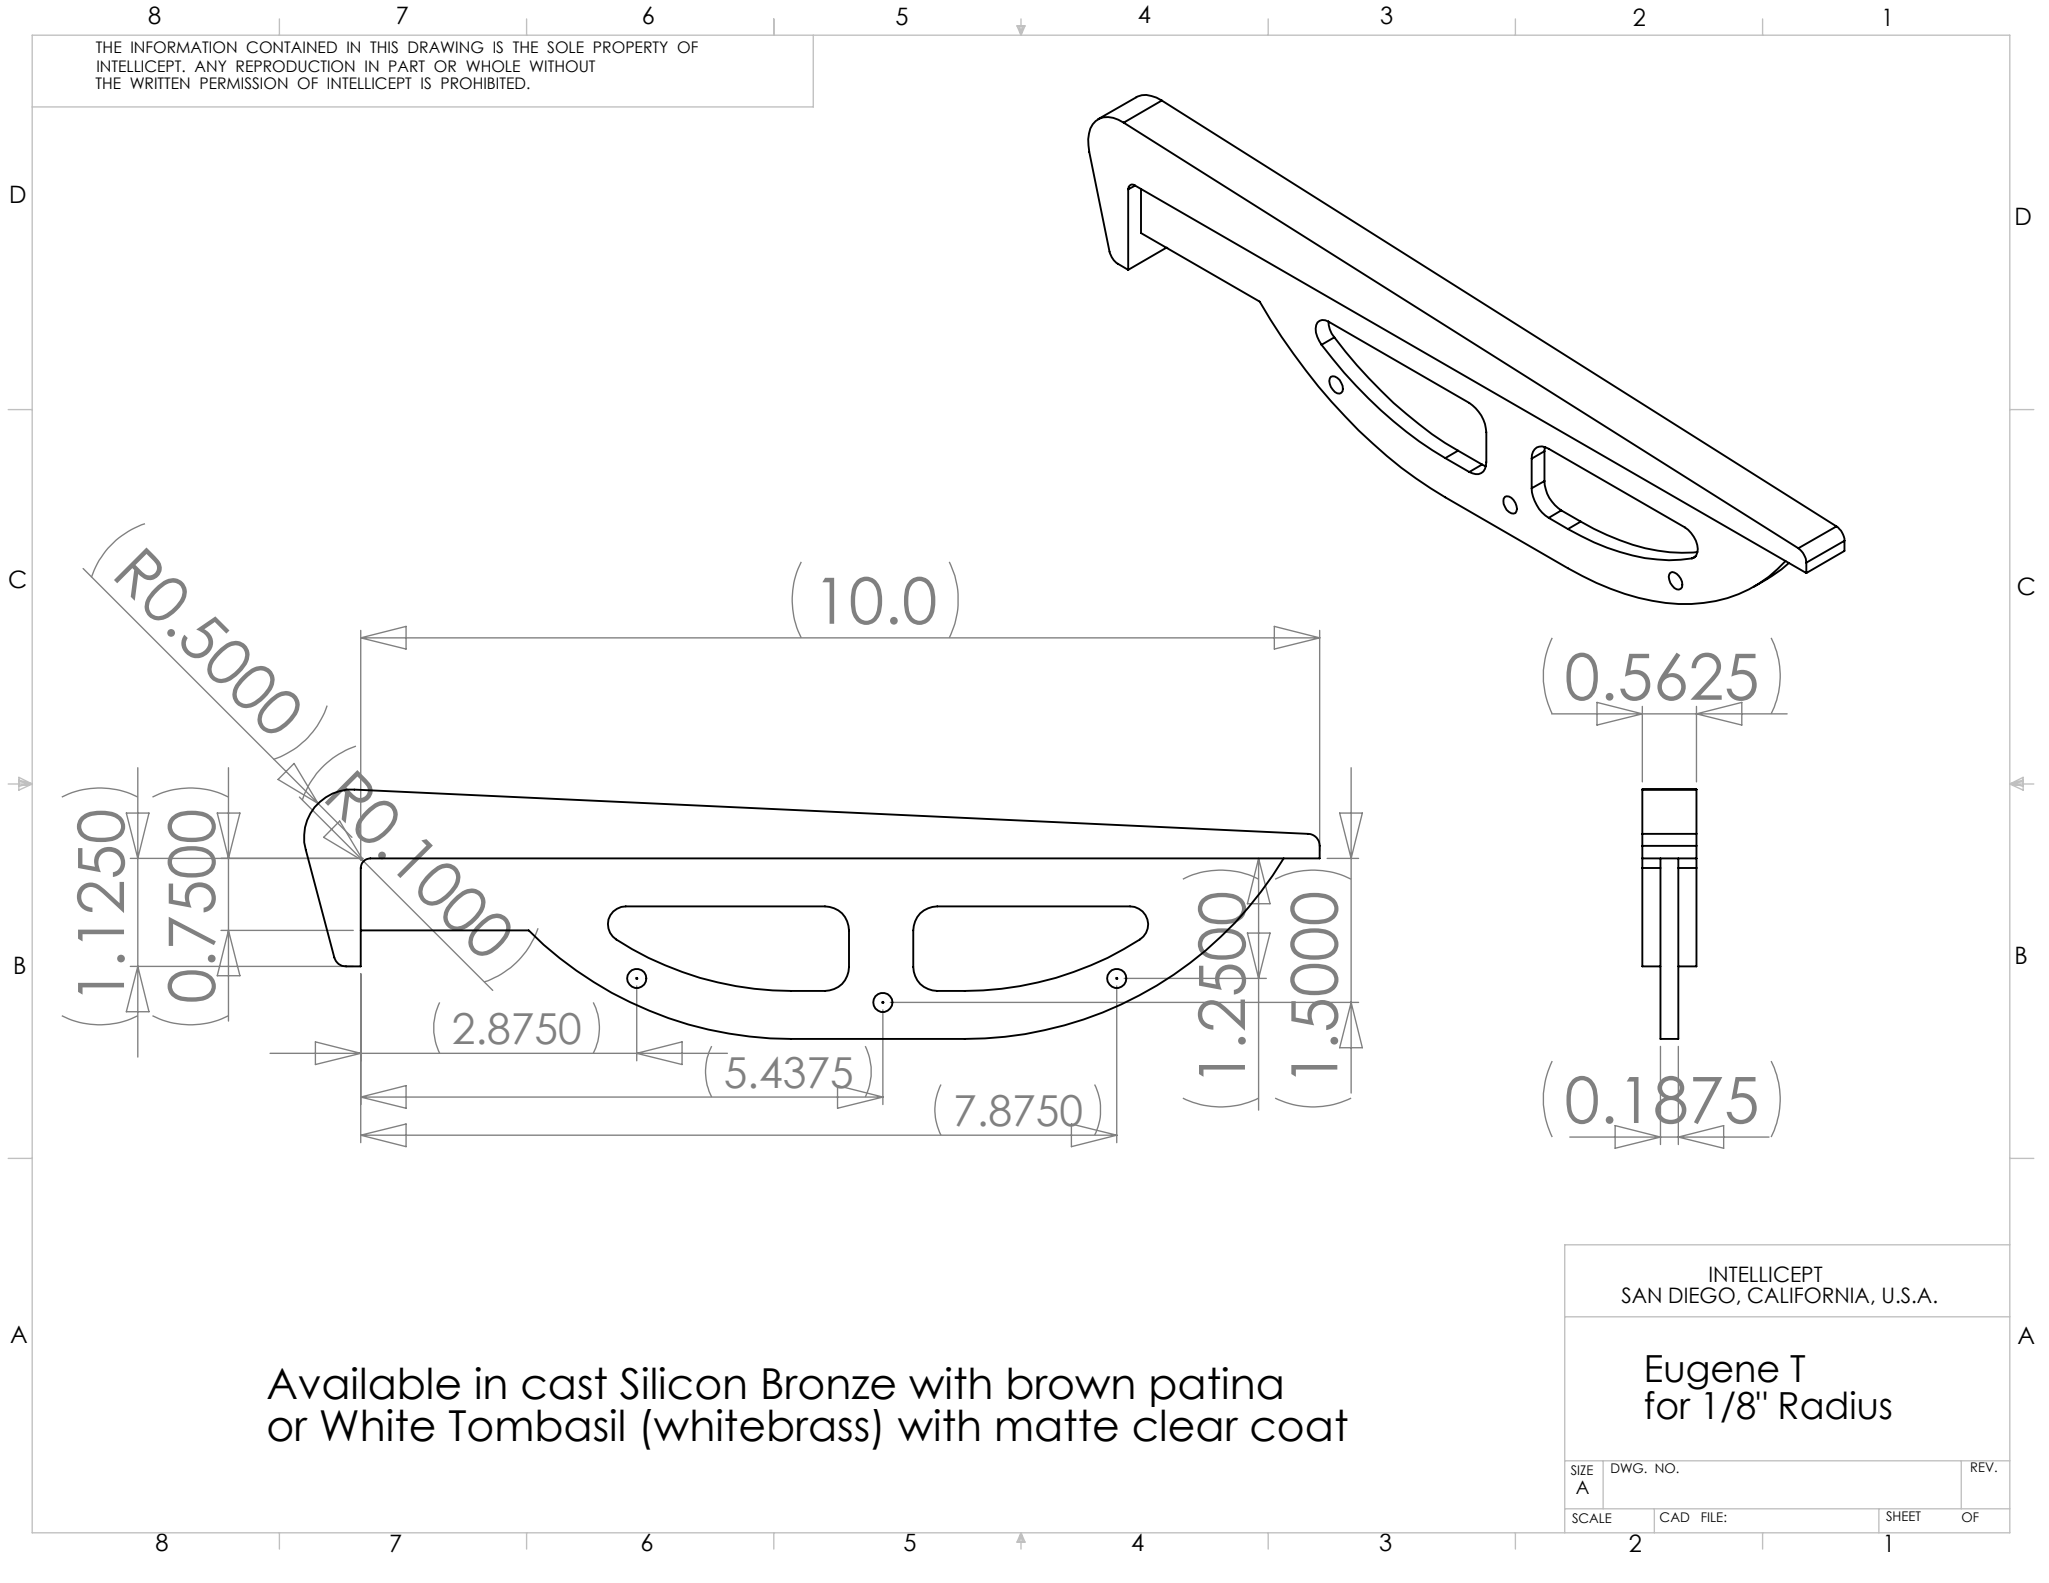

THE INFORMATION CONTAINED IN THIS DRAWING IS THE SOLE PROPERTY OF INTELLICEPT. ANY REPRODUCTION IN PART OR WHOLE WITHOUT THE WRITTEN PERMISSION OF INTELLICEPT IS PROHIBITED.

Available in cast Silicon Bronze with brown patina  
or White Tombasil (whitebrass) with matte clear coat

INTELLICEPT  
SAN DIEGO, CALIFORNIA, U.S.A.

Eugene T  
for 1/8" Radius

SIZE A	DWG. NO.	REV.
SCALE	CAD FILE:	SHEET OF
	2	1