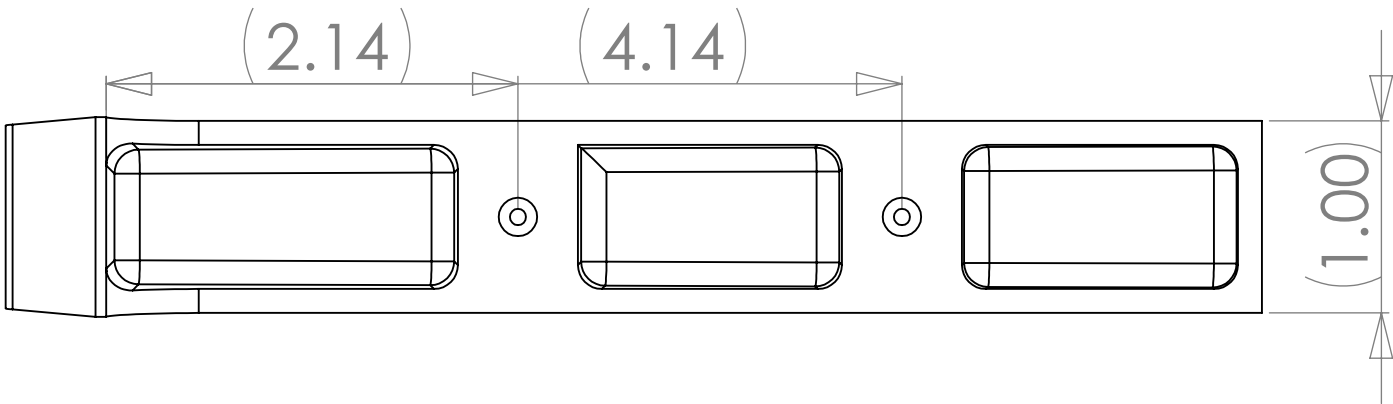

8 7 6 5 4 3 2 1

THE INFORMATION CONTAINED IN THIS DRAWING IS THE SOLE PROPERTY OF INTELLECT. ANY REPRODUCTION IN PART OR WHOLE WITHOUT THE WRITTEN PERMISSION OF INTELLECT IS PROHIBITED.

Available in cast Silicon Bronze only.  
 Anchored with two blind SMART PINS PLUS anchor pins and epoxy (as provided)

INTELLECT SAN DIEGO, CALIFORNIA, U.S.A.			
Morgan			
SIZE A	DWG. NO.	REV.	
SCALE	CAD FILE:	SHEET	OF
		2	1