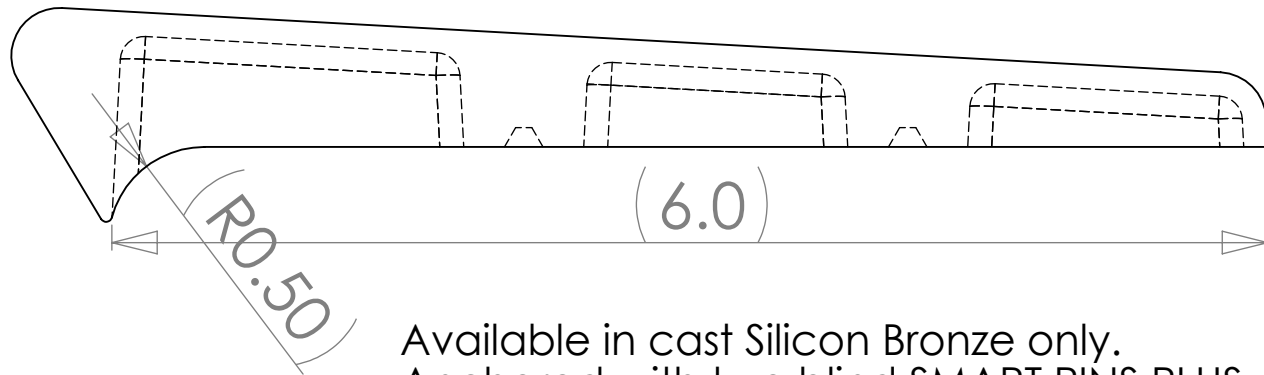

8 7 6 5 4 3 2 1

THE INFORMATION CONTAINED IN THIS DRAWING IS THE SOLE PROPERTY OF INTELLECT. ANY REPRODUCTION IN PART OR WHOLE WITHOUT THE WRITTEN PERMISSION OF INTELLECT IS PROHIBITED.

Available in cast Silicon Bronze only.  
 Anchored with two blind SMART PINS PLUS anchor pins and epoxy (as provided)

INTELLECT SAN DIEGO, CALIFORNIA, U.S.A.			
Morgan			
SIZE A	DWG. NO.	REV.	
SCALE	CAD FILE:	SHEET	OF
		2	1